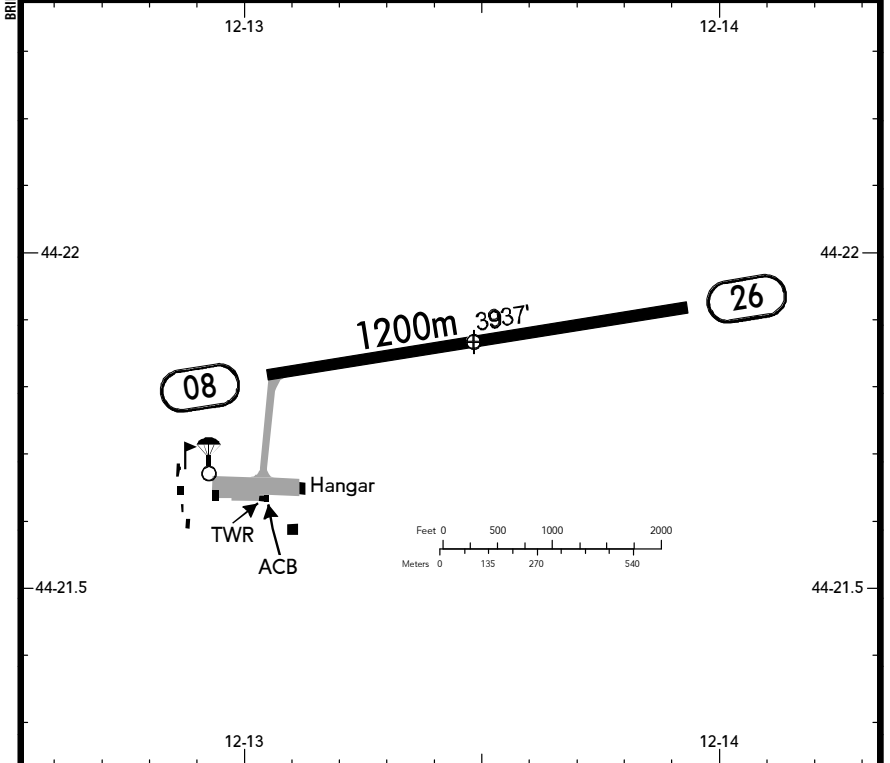

LIDR
RAVENNA
10 JAN 20 (19-2)
RAVENNA
ITALY

LOCATION Elev 0' /0m N44 21.9 E012 13.5	RADIO RAVENNA RADIO 123.505	ADMITTED AIRCRAFT

NOTE: Refer to Rimini (LIPR) Area Information.
Pay attention to parachute LDG area, in front of THR RWY 08.

CHANGES: COM.

© JEPPESEN, 2016, 2020. ALL RIGHTS RESERVED