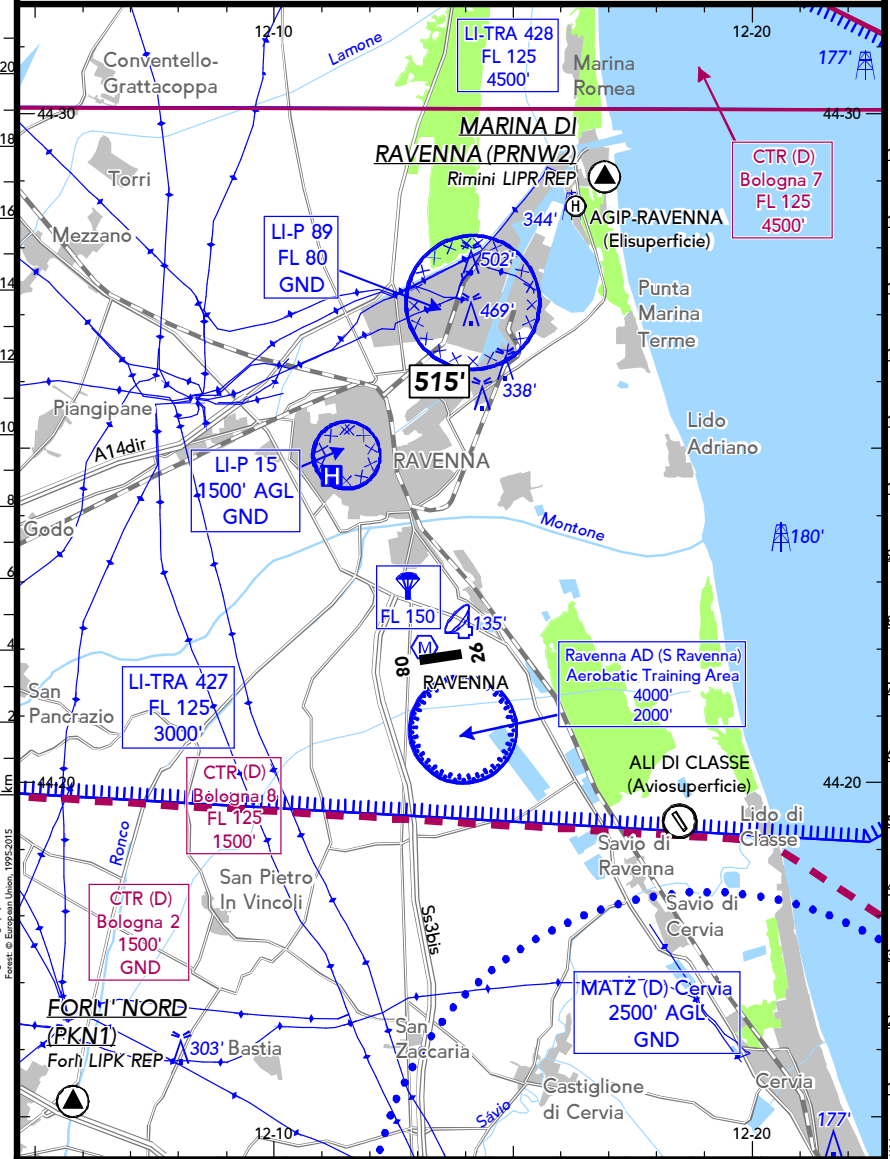

LIDR
RAVENNA
10 JAN 20 (19-1)
RAVENNA
ITALY

LOCATION Elev 0' /0m N44 21.9 E012 13.5	FIS PADOVA INFORMATION 126.425 ⁽¹⁾ 124.150 ⁽²⁾	
	BOLOGNA APPROACH 118.150 ⁽³⁾ 133.775 ^{(3) (4)}	RADIO RAVENNA RADIO 123.505
BOLOGNA RADAR 118.150 ⁽³⁾ 133.775 ^{(3) (4)}		

⁽¹⁾ 0700-2100LT ⁽²⁾ O/T ⁽³⁾ Bologna CTR ⁽⁴⁾ at ATC discretion

© JEPPESEN, 2016, 2020. ALL RIGHTS RESERVED

LIDR
RAVENNA
10 JAN 20 (19-2)
RAVENNA
ITALY

LOCATION Elev 0' /0m N44 21.9 E012 13.5	RADIO RAVENNA RADIO 123.505	ADMITTED AIRCRAFT  

NOTE: Refer to Rimini (LIPR) Area Information.
Pay attention to parachute LDG area, in front of THR RWY 08.

CHANGES: COM.

© JEPPESEN, 2016, 2020. ALL RIGHTS RESERVED